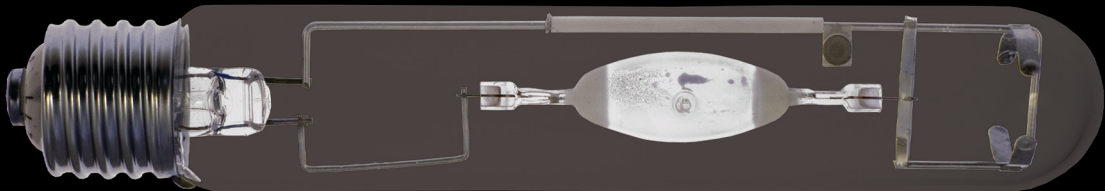

### Recommended Plant Spectrum Schedule For One Lamp Systems

For best results in non spinning systems, we recommend using multiple spectrums

SEEDLING / CUTTING

MAJORITY OF VEG

LAST WEEK OF VEG

MOST OF FLOWERING